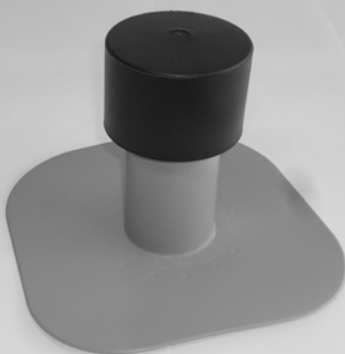

# TPO Accessories

TPO Scupper  
100x65mm

TPO Scupper  
200x75mm

TPO Dropper

TPO Overflow

TPO External Corner

TPO Internal  
Corner

TPO Vent

TPO Pipe Boot