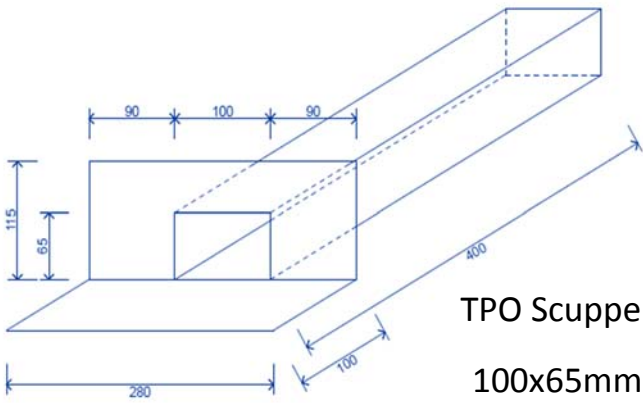

# TPO Accessories

TPO Scupper  
100x65mm

TPO Scupper  
200x75mm

TPO Dropper

TPO Overflow

TPO External Corner

TPO Internal  
Corner

TPO Vent