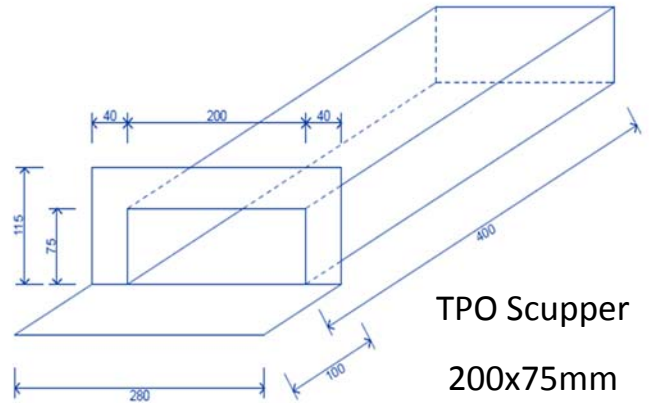

# TPO Accessories

TPO Scupper  
100x65mm

TPO Scupper  
200x75mm

TPO Dropper

TPO Overflow

TPO External Corner

TPO Internal  
Corner

TPO Vent