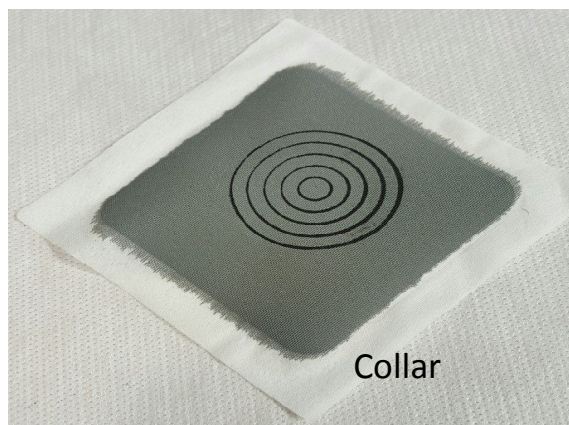

Tile Grate

Liquid Membranes ACCESSORIES

WPS MS40 Sealant

Dropper

Overflow

Rain Head Sump

Elastofabric External & Internal Corners

Collar

B50 Joint Tape