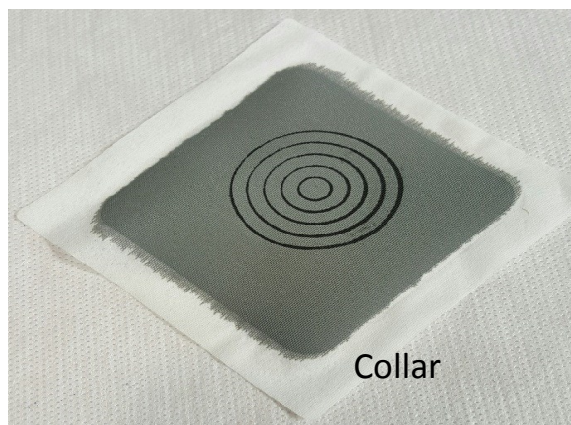

# WPS Liquid Membranes ACCESSORIES

WPS MS40 Sealant

Dropper

Overflow

Rain Head Sump

Elastofabric External & Internal Corners

Collar

B50 Joint Tape