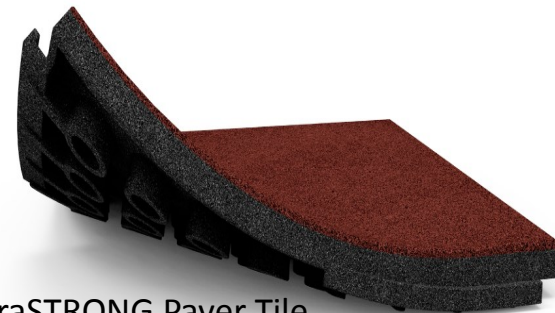

tileJAK for Pavers
& Structural Tiles

tileJAK for
Timber Raft System

ABS Uncoupling Mat (SCHLUTER 25)

duraSTRONG Paver Tile
Colour: Terracotta