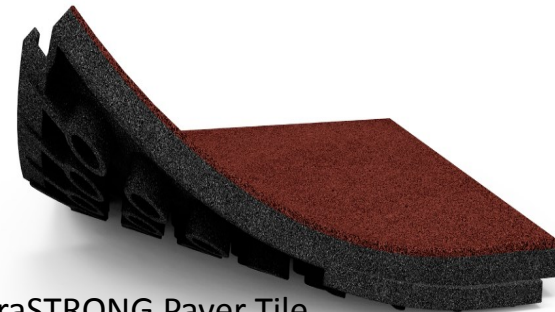

tileJAK for Pavers
& Structural Tiles

tileJAK for
Timber Raft System

ABS Uncoupling Mat (SCHLUTER 25)

duraSTRONG Paver Tile
Colour: Terracotta